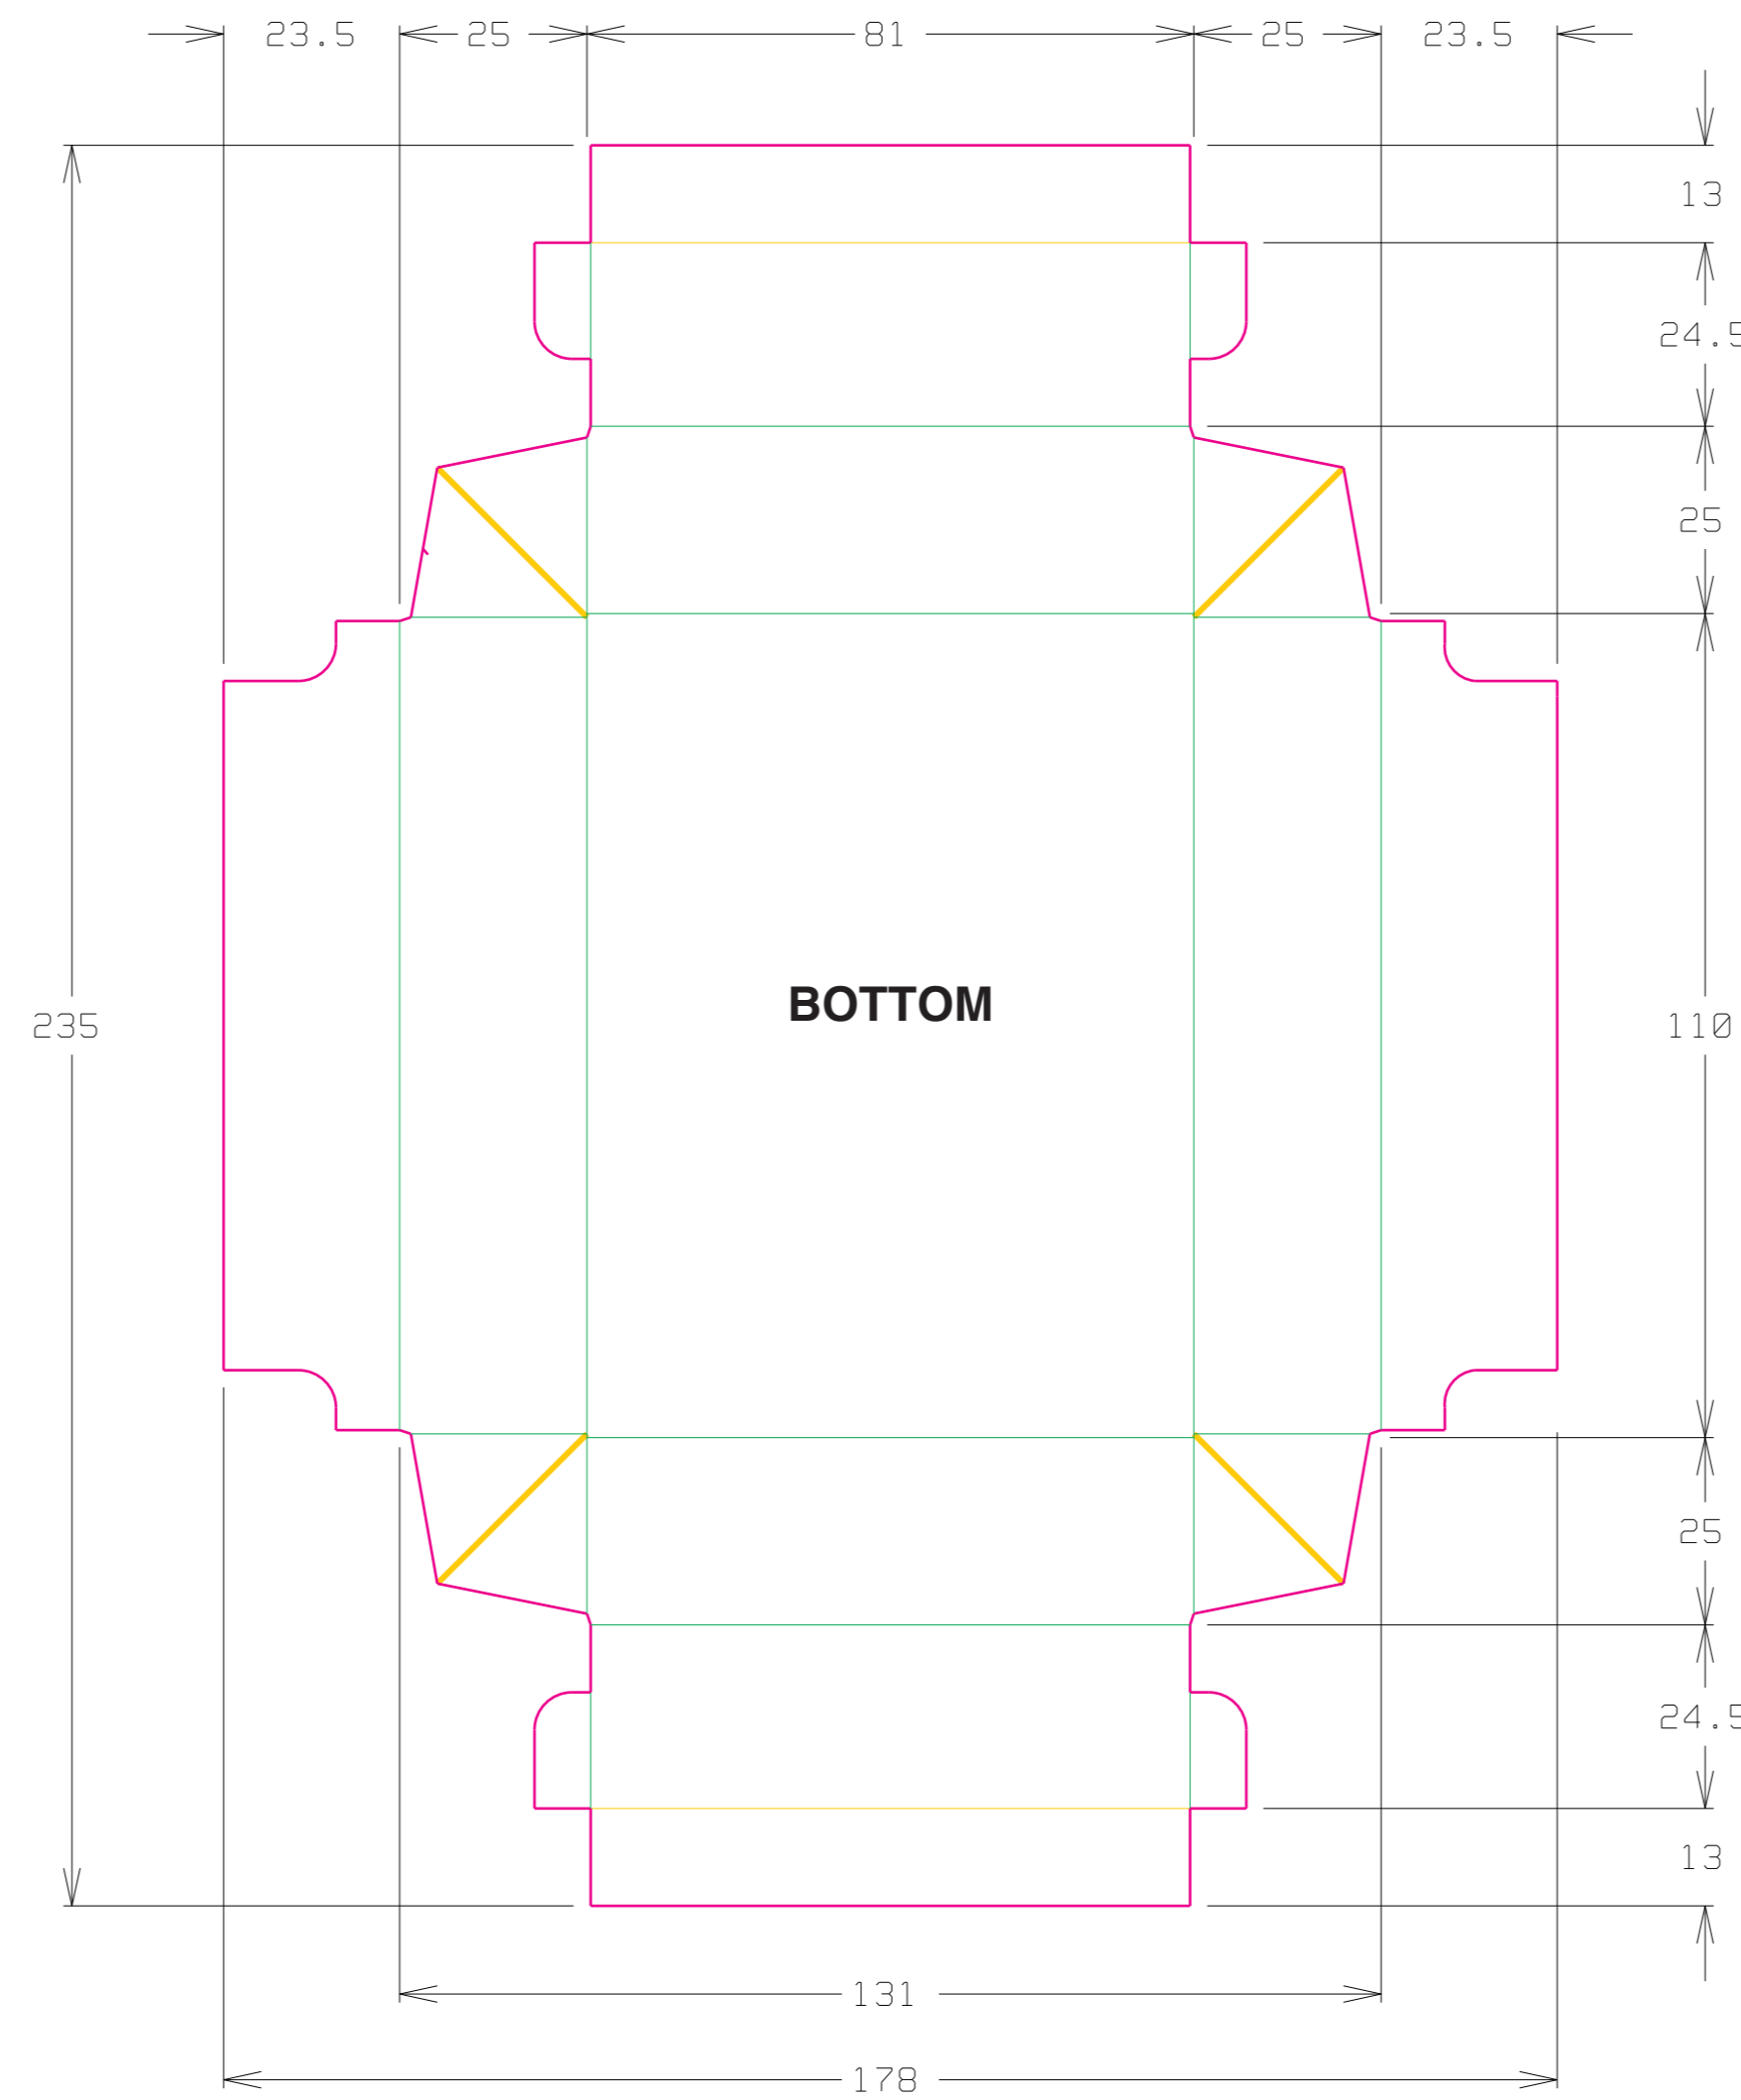

Two Piece Box

JAKEBOX

- Please see to it that the artwork corresponds with the following:
- CMYK objects only
 - 3 mm bleed over edges and creases
 - Text safe zone 3 mm from edges and creases
 - Keep cut and crease lines as overprint and spot color
 - Fonts embedded or vectorized
- JakeBox AB
www.jakebox.com