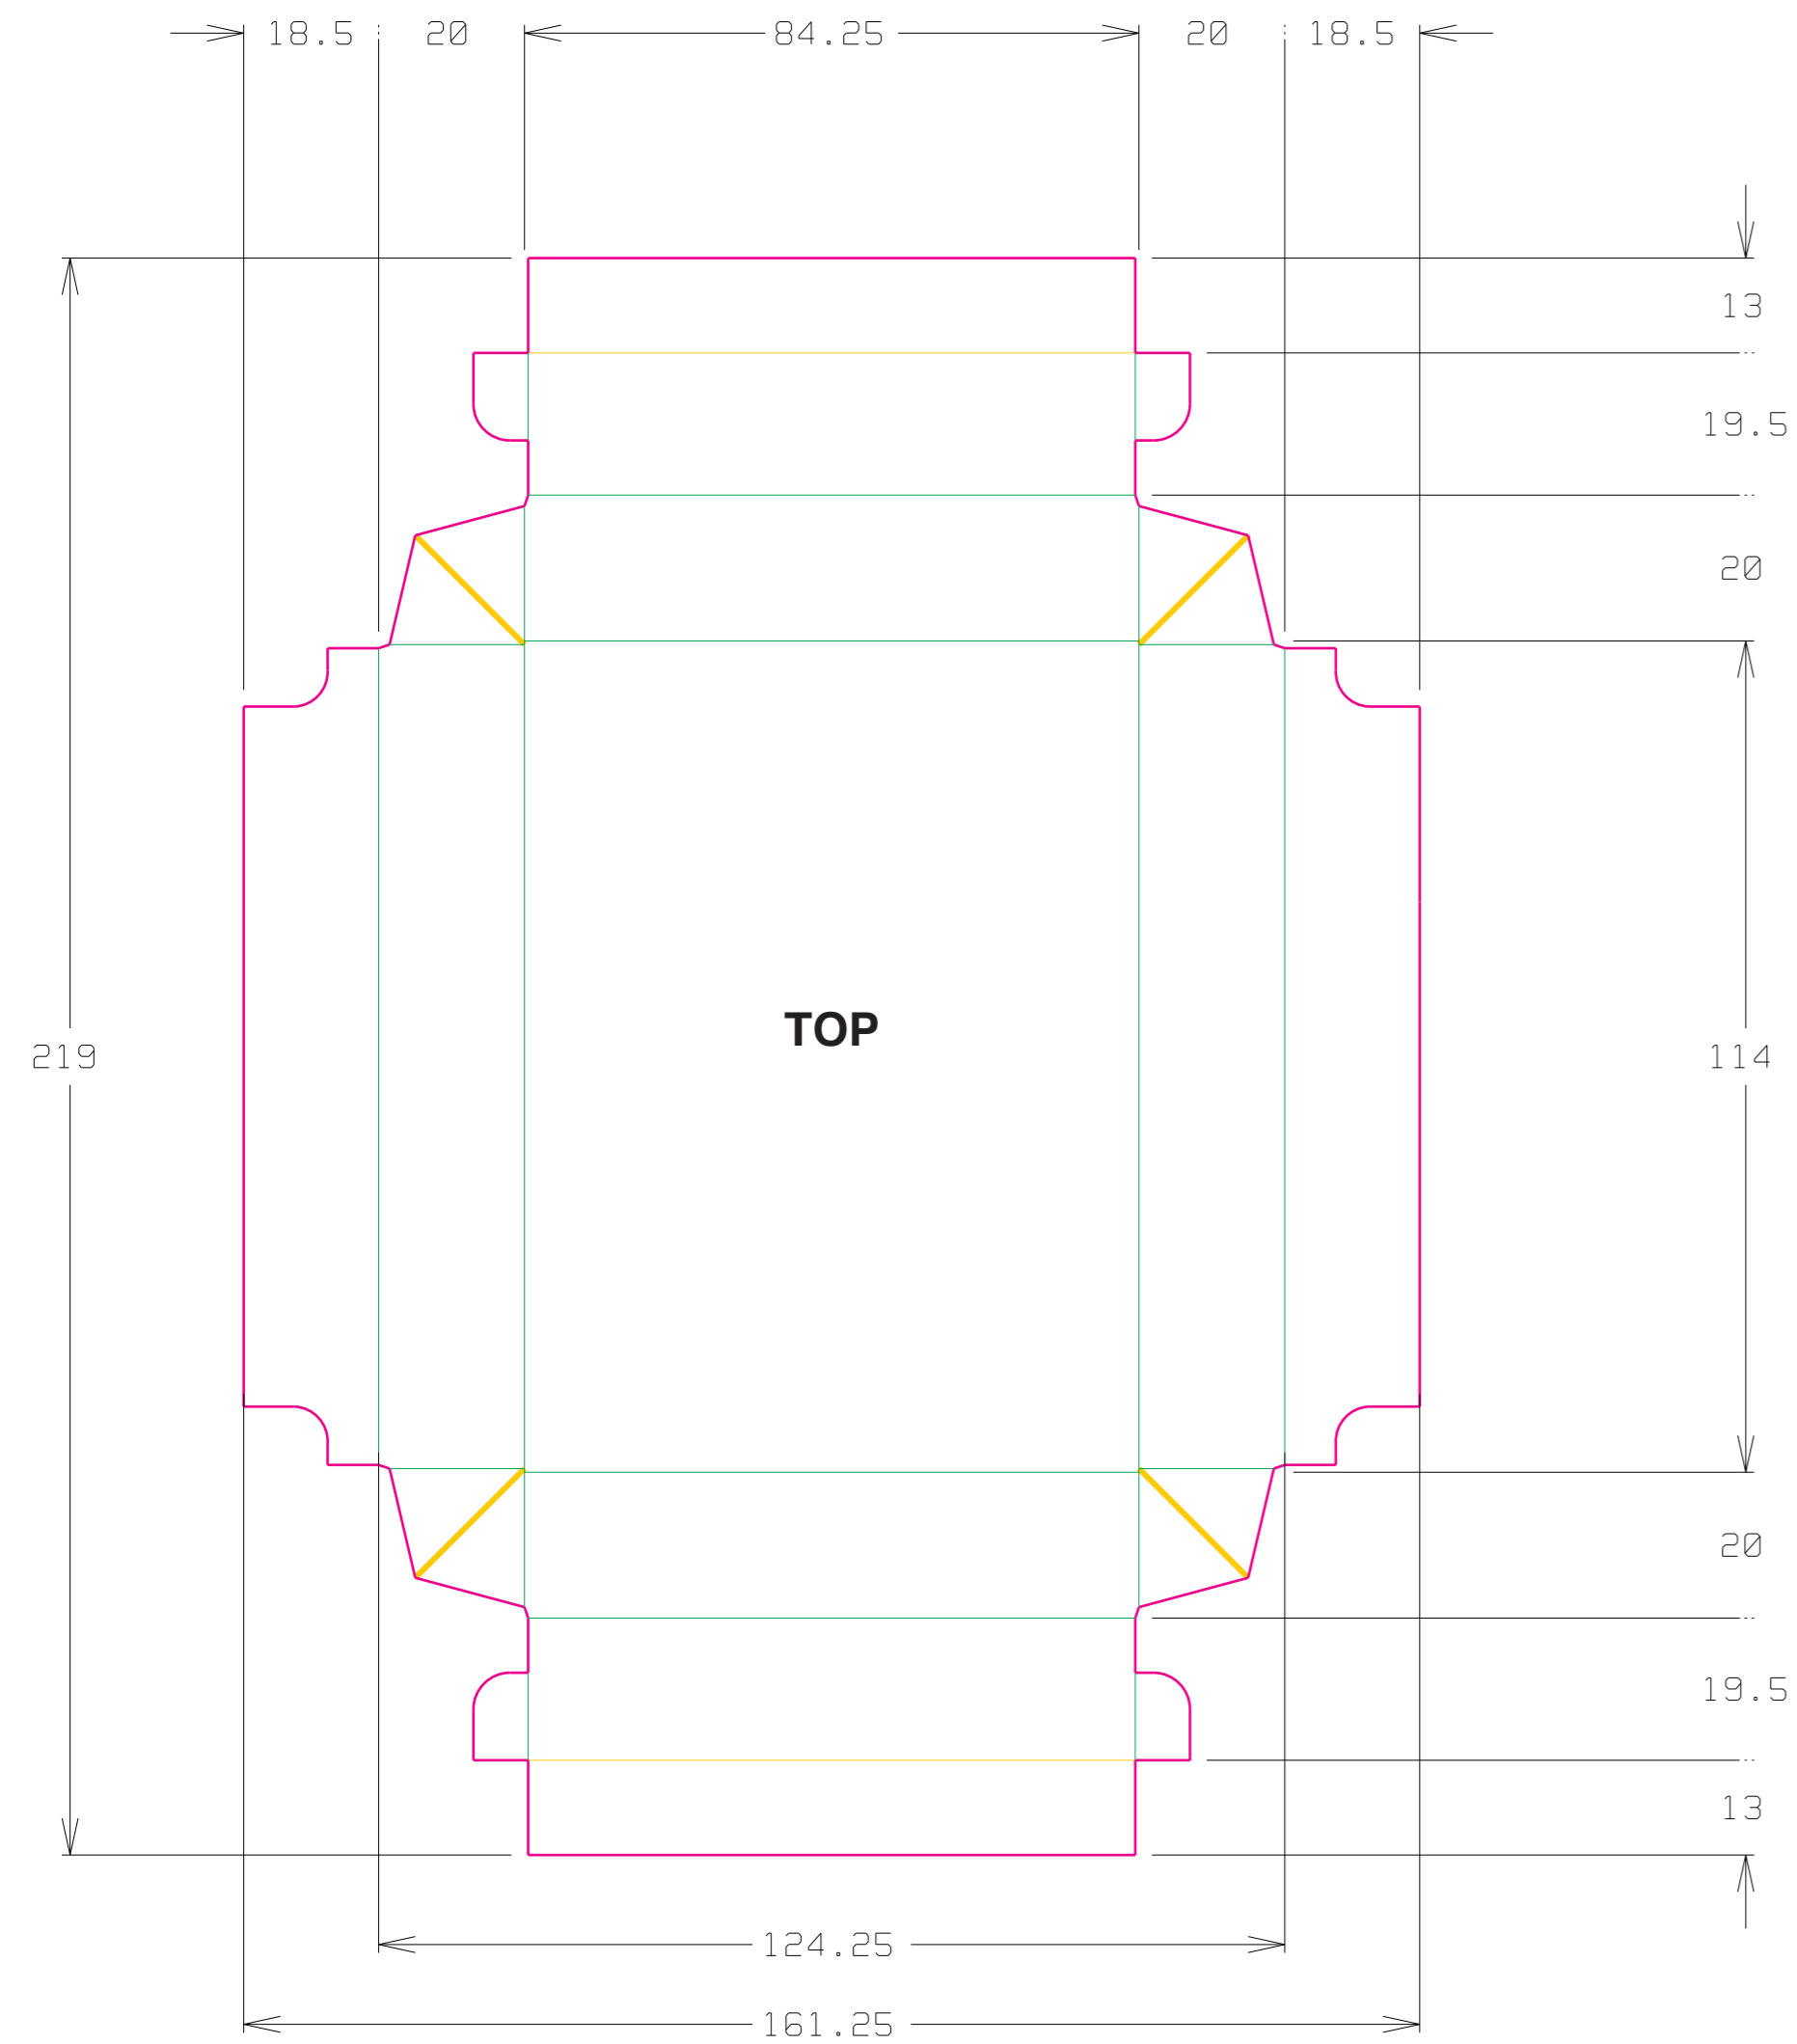

Two Piece Box

JAKEBOX

- Please see to it that the artwork corresponds with the following:
- CMYK objects only
 - 3 mm bleed over edges and creases
 - Text safe zone 3 mm from edges and creases
 - Keep cut and crease lines as overprint and spot color
 - Fonts embedded or vectorized
- JakeBox AB
www.jakebox.com